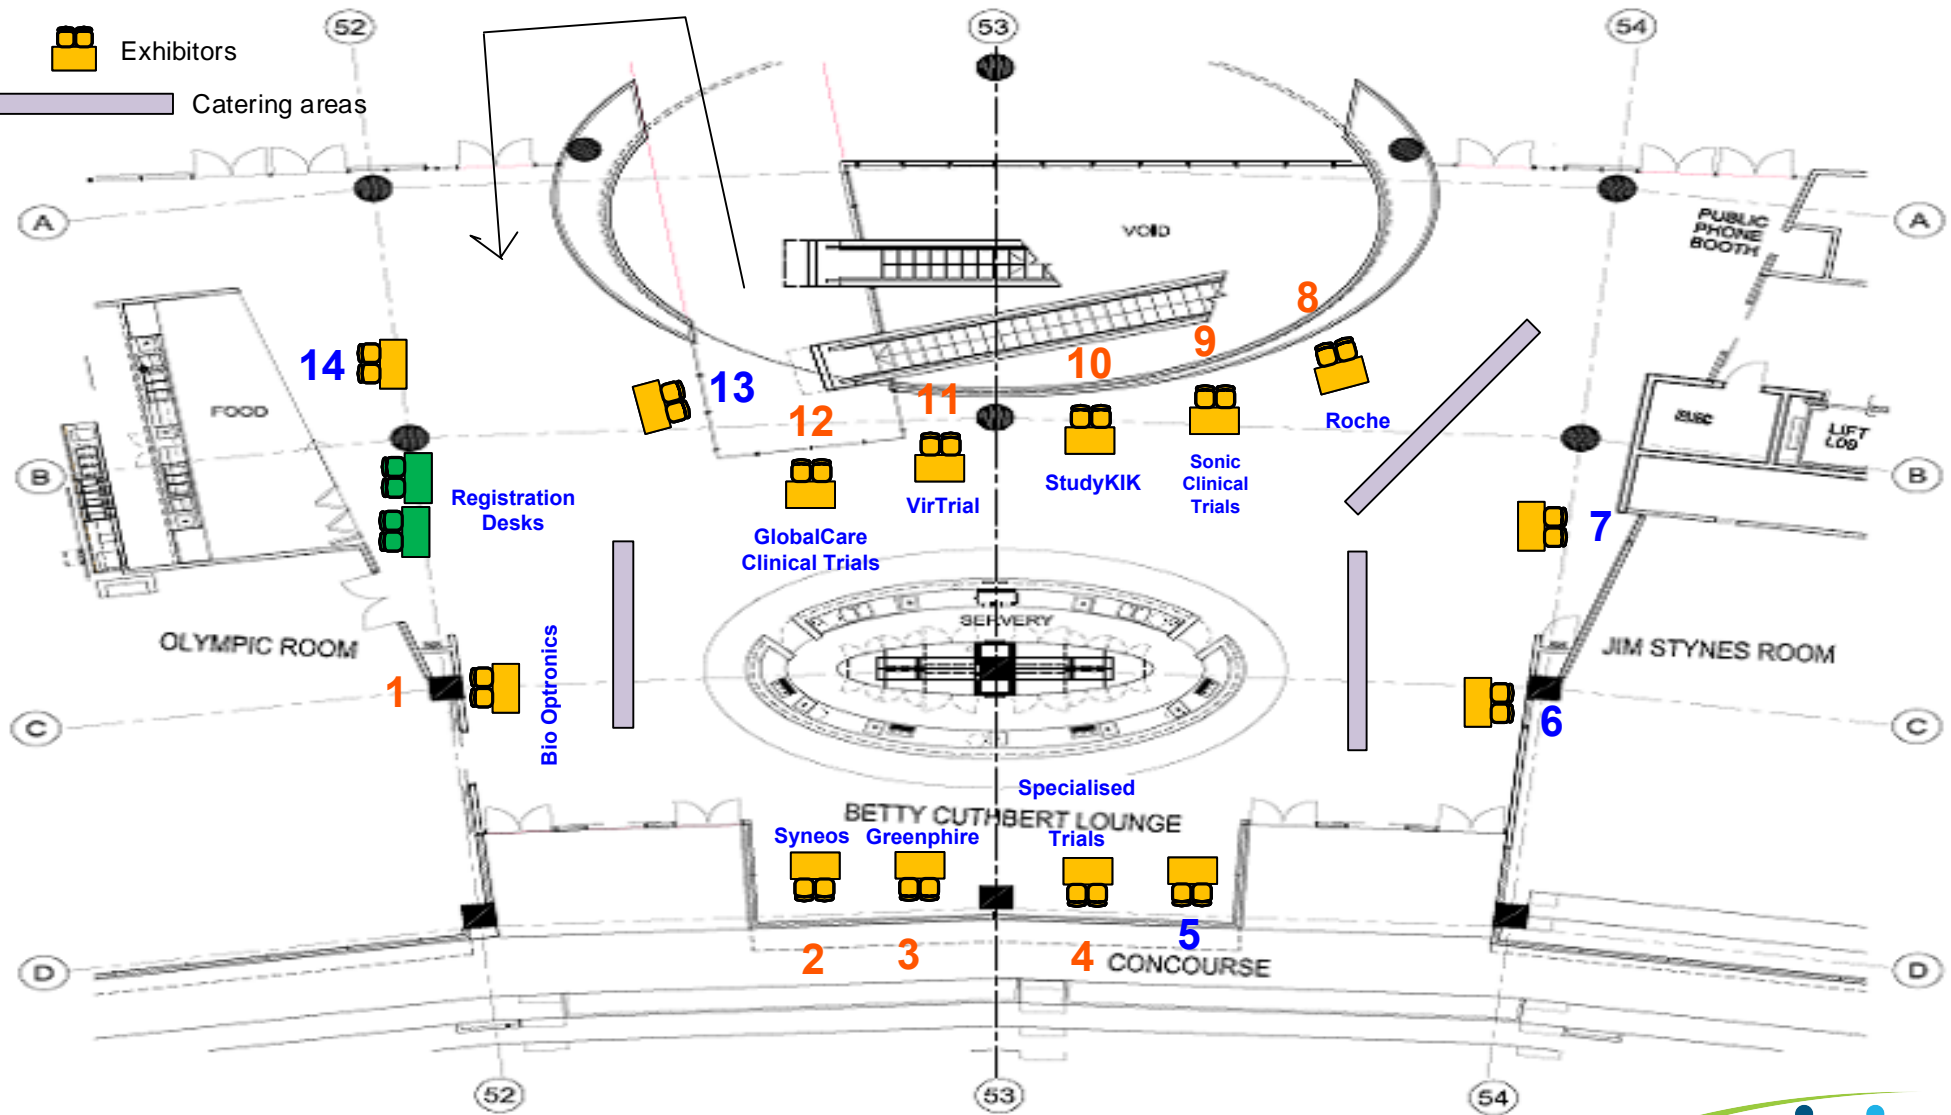

-  Rego desks
-  Exhibitors
-  Catering areas

2019 SCRS Asia-Pac Site Solutions Summit || 16-17 July 2019

Exhibit Hall Floor Plan - All positions represent identical 6' tabletop booth space